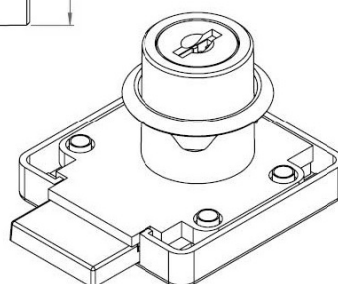

PRODUCT SHEET

Description:

Rim Lock 850, $\varnothing 19 \times 22 \text{mm}$, Drawer, Bronze Pl, KA D20, MK SISO

Item number:

14.01.093-0

Units	Box	Carton	HS Code	Barcode
Pcs.	12	240	8301300000	 5704866032742