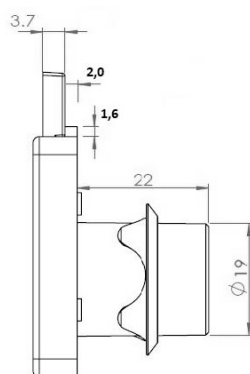

PRODUCT SHEET

Description:

Rim Lock 850, $\varnothing 19 \times 22 \text{mm}$, Drawer, Bronze Pl, KA D20, MK SISO

Item number:

14.01.093-0

Units	Box	Carton	HS Code	Barcode
Pcs.	12	240	8301300000	 5704866032742