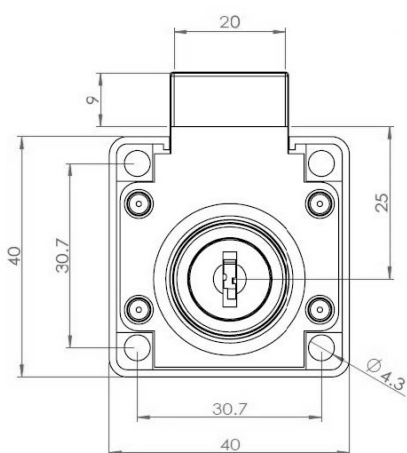

PRODUCT SHEET

Description:

Rim Lock 850, $\varnothing 19 \times 22 \text{mm}$, Drawer, Bronze Pl, KA D20, MK SISO

Item number:

14.01.093-0

Units	Box	Carton	HS Code	Barcode
Pcs.	12	240	8301300000	 5704866032742